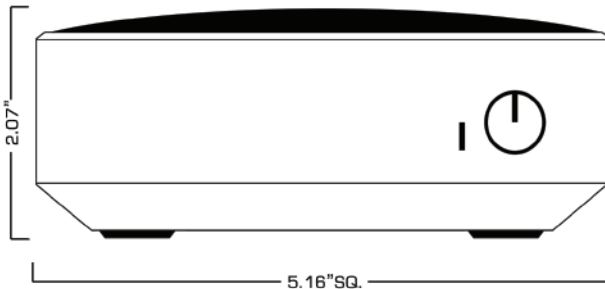

## Features

**Ports:** (3)USB 2.0, (1)USB 3.0, Display Port, HDMI, RJ45-Ethernet, Media Card Reader, Security Cable Slot

**Dimensions:** H 2.07" x W 5.16" x D 5.16"

**HDD:** .32GB Solid State Drive

**GPU:** Intel HD Graphics