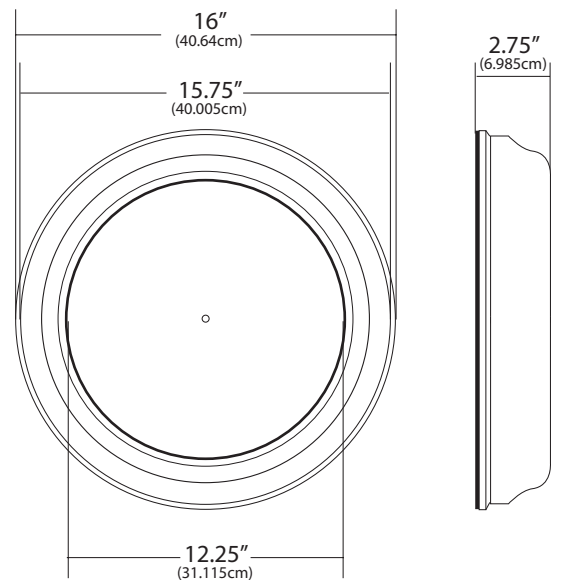

13" (33.02cm) Brushed Aluminum Clock Specifications

- Brushed Aluminum Cases
- Glass Lens
- Sophisticated Metallic Appearance
- Battery (2 D-Cell) or Electric 120/24 VAC
- Battery Life Expectancy - 5 years

Rear Case Diameter: 13.125" (33.3375cm)

Front Case Diameter: 13" (33.02cm)

Dial Graphics Diameter: 9.75" (24.765cm)

Edge Thickness: 2.5" (6.35cm)

16" (40.64cm) Brushed Aluminum Clock Specifications

- Brushed Aluminum Cases
- Glass Lens
- Sophisticated Metallic Appearance
- Battery (2 D-Cell) or Electric 120/24 VAC
- Battery Life Expectancy - 5 years

Rear Case Diameter: 16" (40.64cm)

Front Case Diameter: 15.75" (40.005cm)

Dial Graphics Diameter: 12.25" (31.115cm)

Edge Thickness: 2.75" (6.985cm)

Ceiling and Side Mount Dimensions: 3"H x 4.5"D (7.62cm H x 11.43cm D)

13" (33.02cm) and 16" (40.64cm) Rear View / Mount Specifications