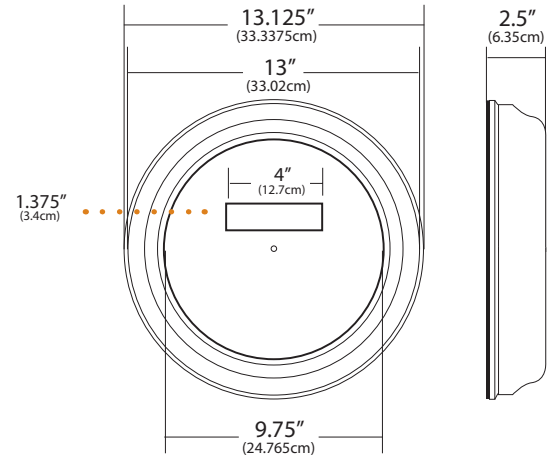

13" (33.02cm) Brushed Aluminum Clock Specifications

- Brushed Aluminum Cases
- Glass Lens
- Sophisticated Metallic Appearance
- Battery (2 D-Cell) or Electric 120/24 VAC
- Battery Life Expectancy - 5 years

Rear Case Diameter: 13.125" (33.3375cm)

Front Case Diameter: 13" (33.02cm)

Dial Graphics Diameter: 9.75" (24.765cm)

Edge Thickness: 2.5" (6.35cm)

16" (40.64cm) Brushed Aluminum Clock Specifications

- Brushed Aluminum Cases
- Glass Lens
- Sophisticated Metallic Appearance
- Battery (2 D-Cell) or Electric 120/24 VAC
- Battery Life Expectancy - 5 years

Rear Case Diameter: 16" (40.64cm)

Front Case Diameter: 15.75" (40.005cm)

Dial Graphics Diameter: 12.25" (31.115cm)

Edge Thickness: 2.75" (6.985cm)

Ceiling and Side Mount Dimensions: 3"H x 4.5"D (7.62cm H x 11.43cm D)

13" (33.02cm) and 16" (40.64cm) Rear View / Mount Specifications